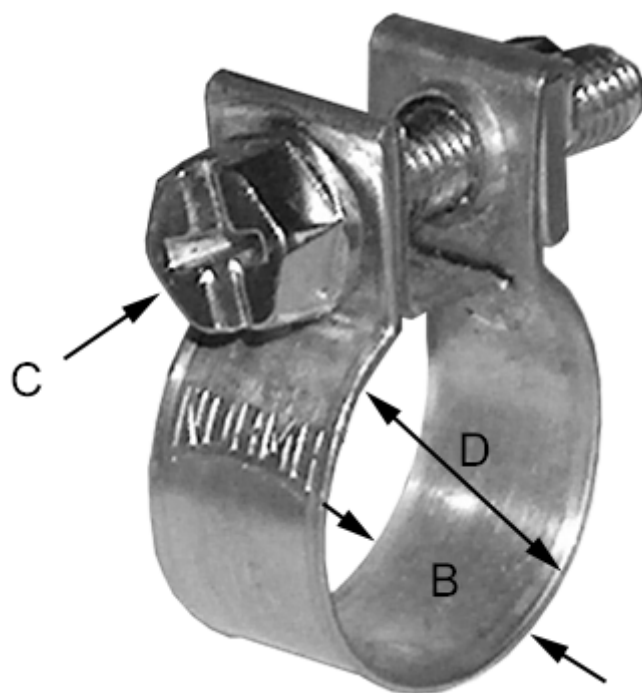

Article number: 028107003009
Description: Norma mini hose clamp
SL 8-9,5/9 SZ W1

Measures

C (screw type) = C7 hexagon screw sw 7, cross-headed
Diameter D = 8-9,5
Width B = 9